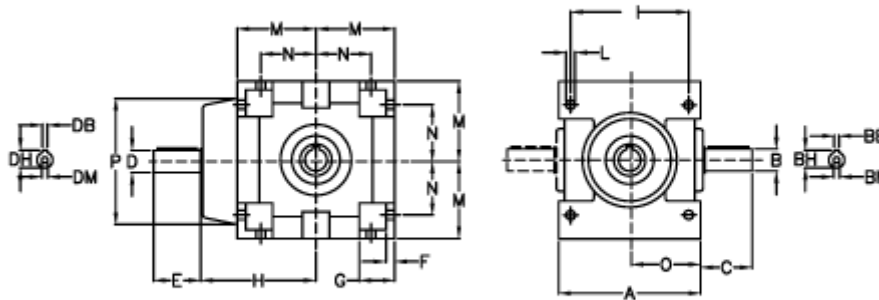

Data Sheet

Article number: 2944048001300

Description: Bevel gear RAN 48SC i=1

Measures

A	= 240	Description = RAN 48	E $i \geq 2$	= 80	O	= 120	
BB H7	= 14	D h6 $i=1$	= 48	F	= 20	P f7	= 240
BH	= 51.5	D h6 $i \geq 2$	= 38	G	= 70	Weight (kg)	= 63.0
B h6	= 48	DH $i=1$	= 51.5	H	= 213		
BM	= M16	DH $i \geq 2$	= 41.0	I	= 200		
C	= 110	DM $i=1$	= M16	L	= 16.0		
DB $i=1$	= 14	DM $i \geq 2$	= M12	M	= 140		
DB $i \geq 2$	= 10	E $i=1$	= 110	N	= 95		